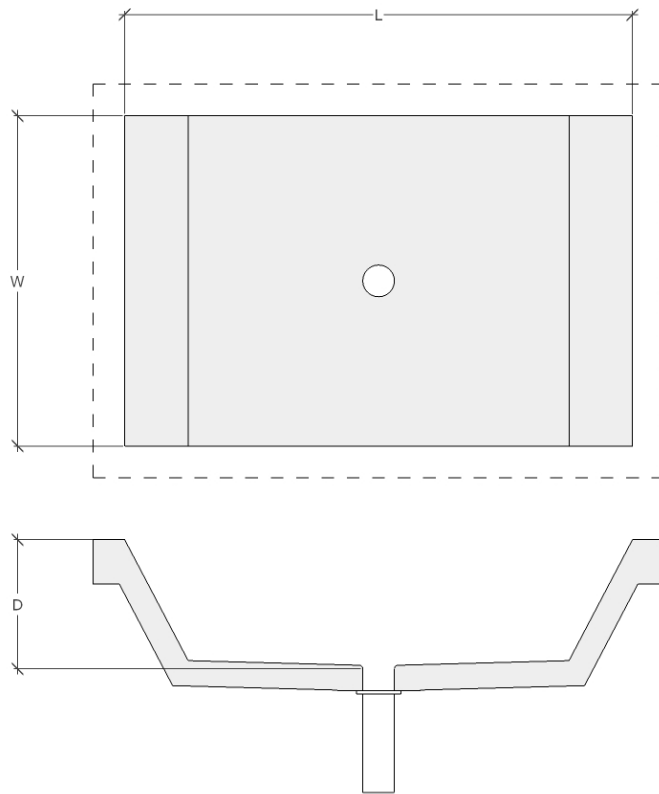

## SINK SHAPES & SIZES

MODEL	L	W	D	DRAIN STYLE
<b>T-1416</b>	16	14	5	Standard
<b>T-1320</b>	20	13	5	Standard
<b>T-1348</b>	48	13	5	Standard
<b>T-1560</b>	60	15	5	Standard

## SINK SHAPES & SIZES

hardtopix

INTEGRAL CONCRETE SINKS  
CONCRETE RAMP SINK BOWL

MODEL	L	W	D	DRAIN STYLE
<b>R-1519</b>	19 1/4	15 1/4	6	Standard
<b>R-1548</b>	48	15	6	Standard
<b>R-1560</b>	60	15	6	Standard

## SINK SHAPES & SIZES

INTEGRAL CONCRETE SINKS  
CONCRETE ZOID SINK BOWL

MODEL	L	W	D	DRAIN STYLE
<b>Z-1424</b>	24	14	5	Standard
<b>Z-1448</b>	48	14	5	Standard
<b>Z-1460</b>	60	14	5	Standard