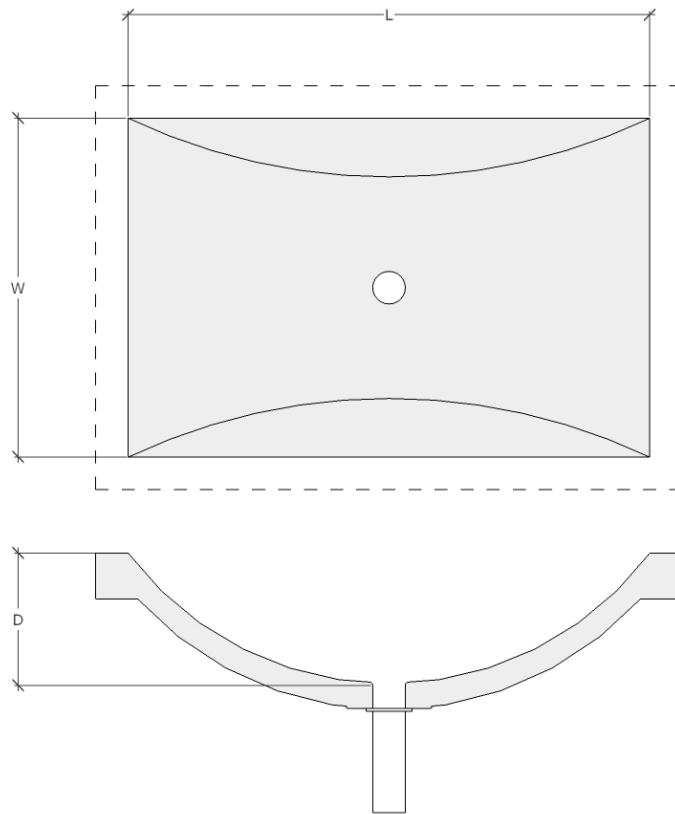

SINK SHAPES & SIZES

INTEGRAL CONCRETE SINKS

CONCRETE HALF MOON SINK BOWL

MODEL	L	W	D	DRAIN STYLE
HM-1118	18 1/2	11 1/4	5	Standard
HM-1320	20	13	5	Standard
HM-1548	48	15	5	Standard
HM-1560	60	15	5	Standard