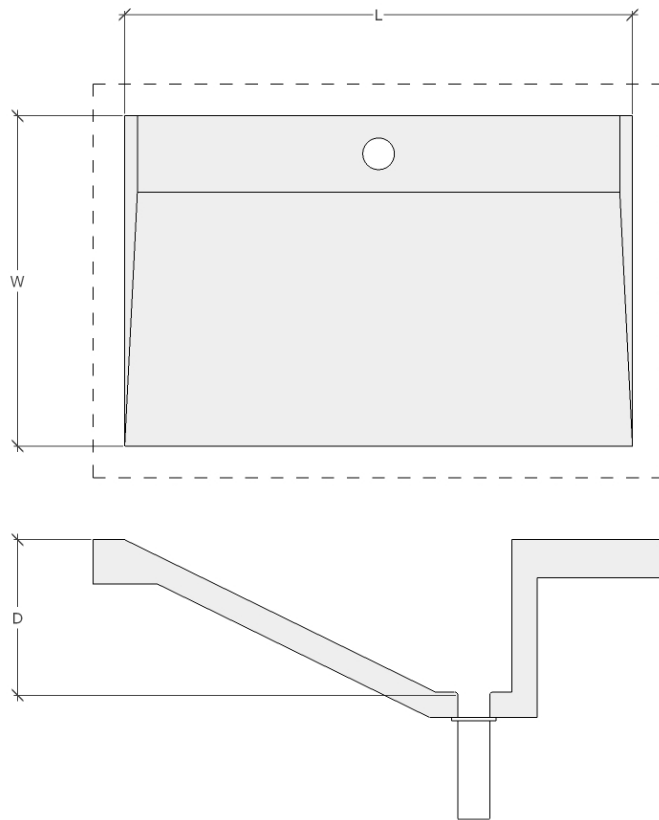

#### CONCRETE HALF MOON SINK BOWL

MODEL	L	W	D	DRAIN STYLE
HM-1118	18 1/2	11 1/4	5	Standard
HM-1320	20	13	5	Standard
HM-1548	48	15	5	Standard
HM-1560	60	15	5	Standard

INTEGRAL CONCRETE SINKS  
CONCRETE TROUGH SINK BOWL

MODEL	L	W	D	DRAIN STYLE
<b>T-1416</b>	16	14	5	Standard
<b>T-1320</b>	20	13	5	Standard
<b>T-1348</b>	48	13	5	Standard
<b>T-1560</b>	60	15	5	Standard

## SINK SHAPES & SIZES

hardtopix

INTEGRAL CONCRETE SINKS  
CONCRETE RAMP SINK BOWL

MODEL	L	W	D	DRAIN STYLE
<b>R-1519</b>	19 1/4	15 1/4	6	Standard
<b>R-1548</b>	48	15	6	Standard
<b>R-1560</b>	60	15	6	Standard

## SINK SHAPES & SIZES

INTEGRAL CONCRETE SINKS  
CONCRETE ZOID SINK BOWL

MODEL	L	W	D	DRAIN STYLE
<b>Z-1424</b>	24	14	5	Standard
<b>Z-1448</b>	48	14	5	Standard
<b>Z-1460</b>	60	14	5	Standard