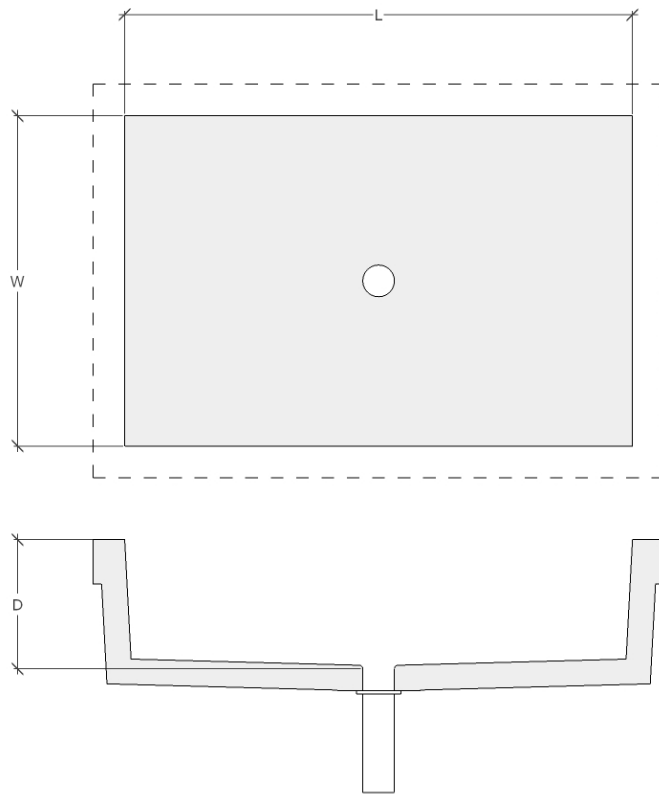

## SINK SHAPES & SIZES

### INTEGRAL CONCRETE SINKS

MODEL	L	W	D	DRAIN STYLE
<b>T-1416</b>	16	14	5	Standard
<b>T-1320</b>	20	13	5	Standard
<b>T-1348</b>	48	13	5	Standard
<b>T-1560</b>	60	15	5	Standard

## SINK SHAPES & SIZES

INTEGRAL CONCRETE SINKS  
CONCRETE ZOID SINK BOWL

MODEL	L	W	D	DRAIN STYLE
<b>Z-1424</b>	24	14	5	Standard
<b>Z-1448</b>	48	14	5	Standard
<b>Z-1460</b>	60	14	5	Standard