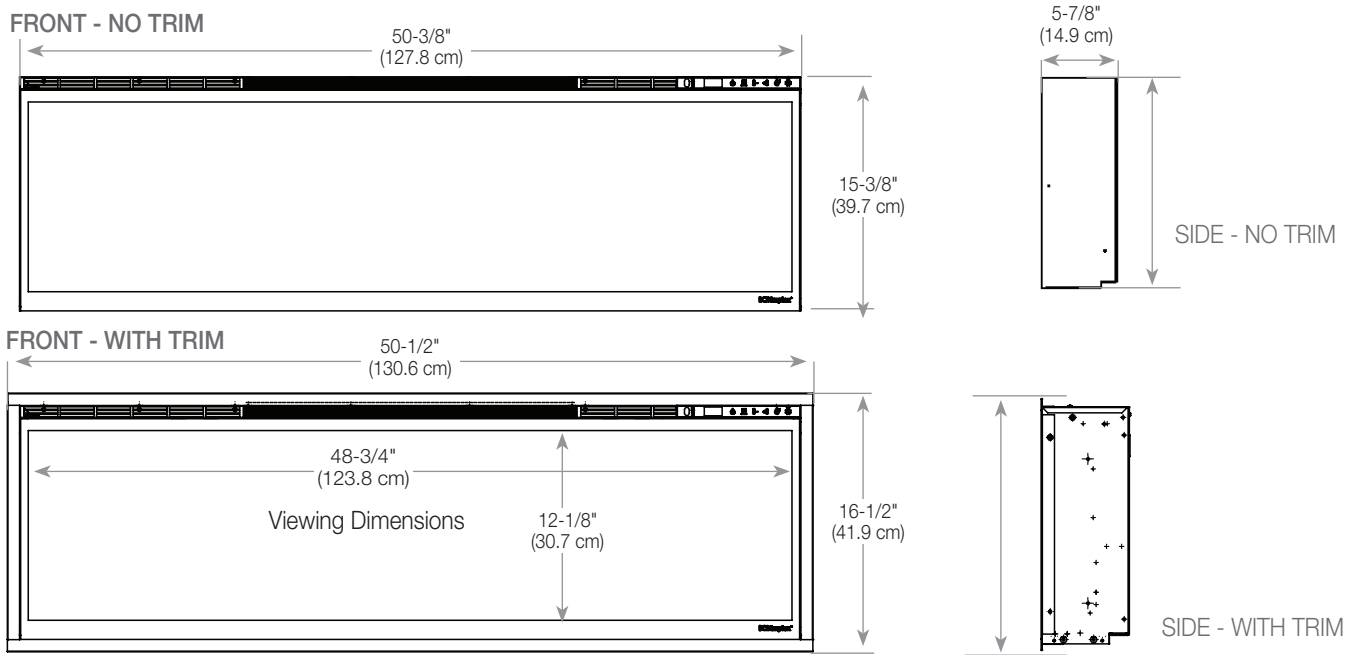

SE-017-R11-122022

IgniteXL®

50" Linear Electric Fireplace

XLF50

Product Dimensions:

Installs without trim to stone, brick and other solid finish materials; includes trim for drywall and tile surfaces.

Framing Dimensions

NOTE: The bottom sill needs to be a minimum of 3-1/2" (8.9 cm) deep. The sill can be constructed to support the front of the unit to allow the power supply wires to easily be run behind or flush with the back of the unit and a pass through hole drilled for electrical wire routing.

It is recommended that the bottom of the unit be mounted between 30" (76.2 cm) and 40" (102 cm) from the ground to maintain an optimized viewing angle of the flame.